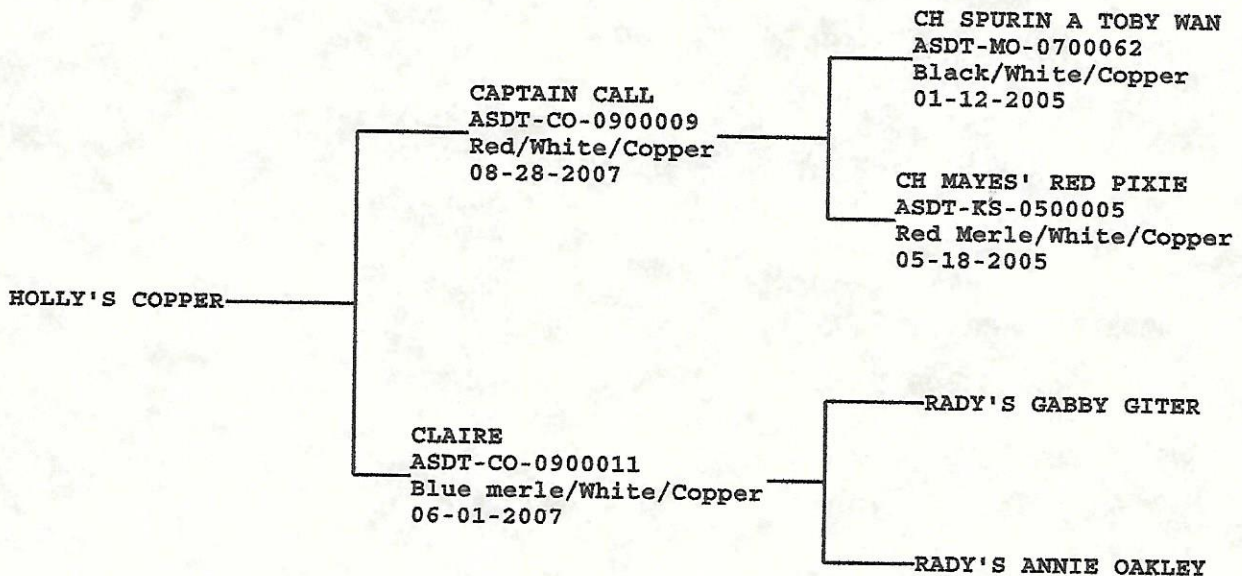

AMERICAN STOCK DOG REGISTRY, LLC

P.O. Box 7510, Columbia, MO 65205
phone: 573-864-9253 or 9254 fax: 480-247-5516

Toy Australian Shepherd REGISTRATION CERTIFICATE

NAME: HOLLY'S COPPER

BREED: Australian Shepherd
NUMBER: ASDT-MT-1100013
DOB: 09-21-2010
SEX: Female

COAT COLOR: Red Merle/White/Copper
EYE COLOR: Blue
TAIL: Docked/long

OWNER: Kary Stoor
Victor, MT 59875

BREEDER: Lori Meier

REGISTRATION DATE: 04-01-2011